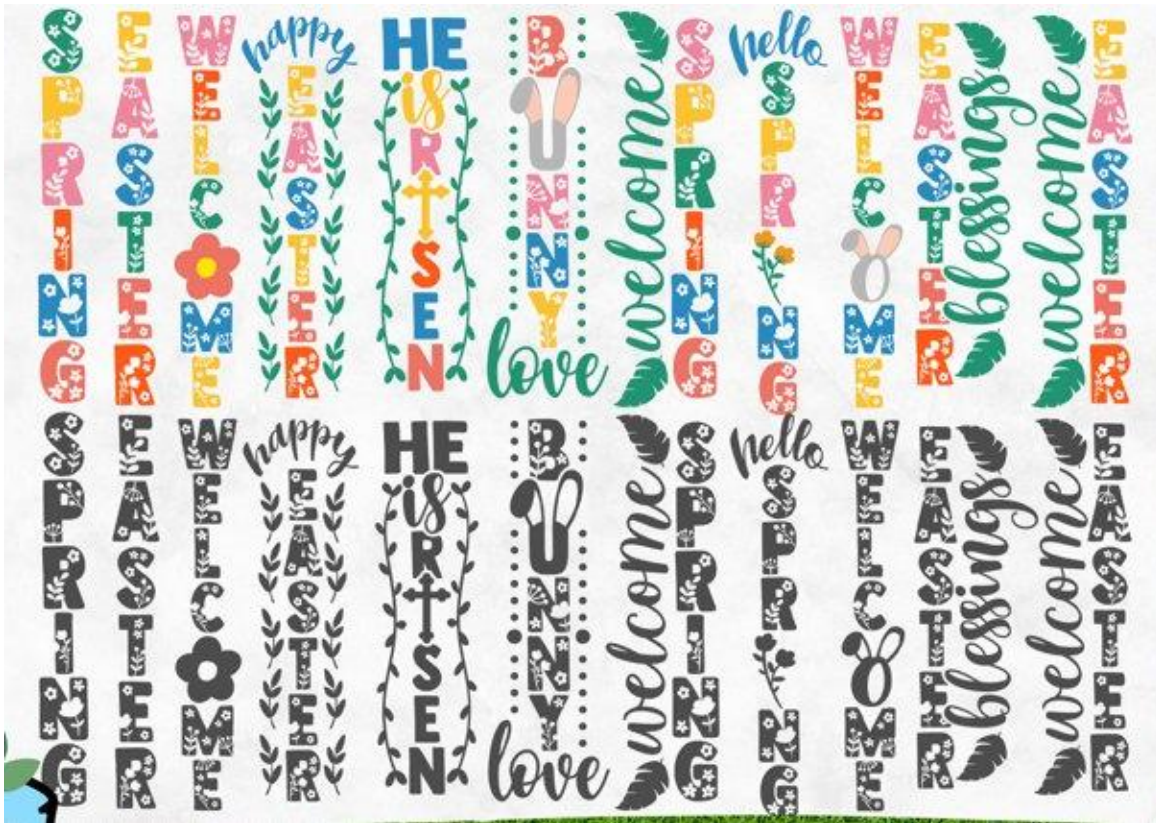

Spring Porch Sign Selections

Special requests are always welcome, but may incur a small extra charge

Column 1 2 3 4 5 6 7 8 9 10 11

Row
A

Row
B

C

D

E

You choose the background color

These signs will measure 11 1/2" wide x 36"

H

1	2	3	4	5	6	7	8

I

1	2	3	4	5	6	7